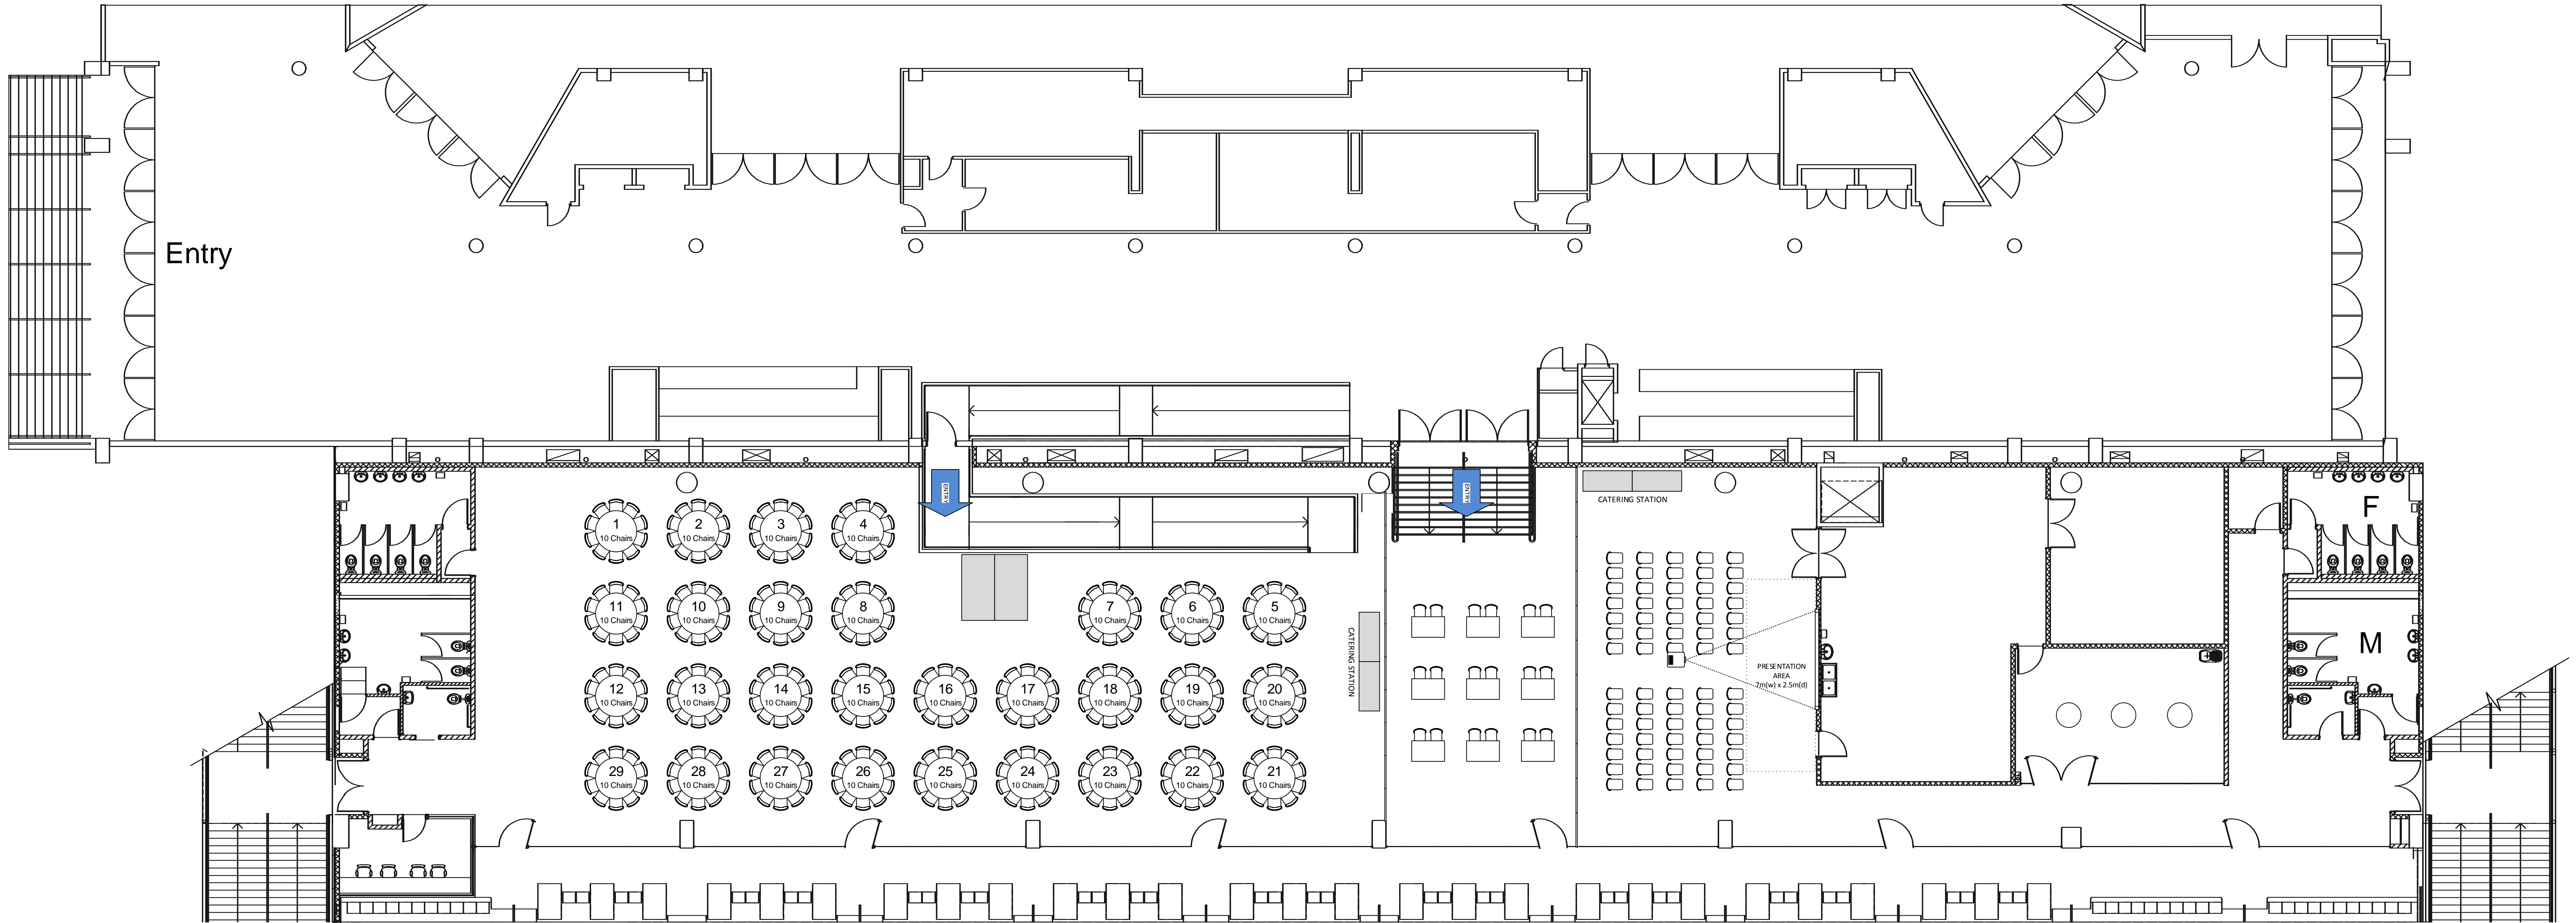

PREMIERS ROOM

Champions Room – 290px | PRFC Lobby - 16px | Captains Room – 70px